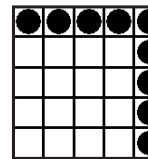

15. Crazy Letter L w/Wild

BROWN 9-on

L1 $300 L2 $500 L3 $1,000