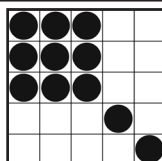

## 1. Double Bingo w/wild #

BLUE 9-on

L1 \$300 L2 \$500 L3 \$1,000

## 2. Large Kite with Tail, Anyway

ORANGE 9-on

L1 \$300 L2 \$500 L3 \$1,000