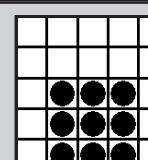

*17. Crack the Safe - Block of 9

GREY 3-on

(Extras Sold on Floor $2 each)

$200 - $600