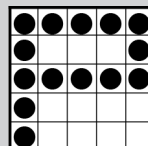

*8 Pick-A-Prize, Letter "P"

PURPLE 3-on

(Extras Sold on Floor $2 each)

$200-$1,199