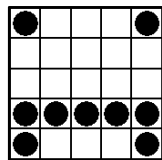

## \*4. Red, White & Blue-Crazy "T"

TRI-COLOR 3-on

(Extras Sold on Floor \$2 each)

Top \$500 Middle \$600 Bottom \$700

## 5. Straight Bingo & 4 Corners

GREEN 9-on

L1 \$300 L2 \$500 L3 \$1,000