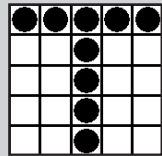

*4. Red, White & Blue-Crazy "T"

TRI-COLOR 3-on

(Extras Sold on Floor $2 each)

Top $500 Middle $600 Bottom $700