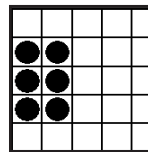

INDIGO SKY BINGO

1. Double Bingo w/wild

BLUE 9-on

L1 $300 L2 $500 L3 $1,000

2. Large Kite with Tail, Anyway

ORANGE 9-on

L1 $300 L2 $500 L3 $1,000

*3. Speedball Blackout #1

BLUE 1-on

(Extras Sold on Floor $1 each)

$100

*4. Red, White & Blue-Crazy "T"

TRI-COLOR 3-on

(Extras Sold on Floor $2 each)

Top $500 Middle $600 Bottom $700

5. Straight Bingo & 4 Corners

GREEN 9-on

L1 $300 L2 $500 L3 $1,000

6. Diagonal & Hardway

YELLOW 9-on

L1 $300 L2 $500 L3 $1,000

*7. Wheel Game - Crazy 3 Leaf Clover

RED 3-on

(Extras Sold on Floor $2 each)

Winner Spins Wheel $100-$2,000

SMOKING BREAKS

@ 8PM AND 9PM

*8 Pick-A-Prize, Letter "P"

PURPLE 3-on

(Extras Sold on Floor $2 each)

$200-$1,199

9. Crazy Arrow

PINK 9-on

L1 $300 L2 $500 L3 $1,000

*10. Ca$h Cow

GREEN 3-on

(Extras Sold on Floor $2 each)

Consolation $500

*11. Double Action-Picnic Table

PURPLE 1-on

(Extras Sold on Floor $2 each)

50/50 Split

Pull Tab Games

12. Hardway Six Pack

(NO free space)

GREY 9-on

L1 $300 L2 $500 L3 $1,000

13. Letter "X"

OLIVE 9-on

L1 $300 L2 $500 L3 $1,000

*14. Manager's Special

LIME 3-on

(Extras Sold on Floor $2 each)

Consolation $250

15. Crazy Letter L w/Wild

BROWN 9-on

L1 $300 L2 $500 L3 $1,000

*16. Progressive Speedball

YELLOW 1-on

(Extras Sold on Floor $2 each)

$200

*17. Crack the Safe - Block of 9

GREY 3-on

(Extras Sold on Floor $2 each)

$200 - $600

18. Block of 8

RED 9-on

L1 $300 L2 $500 L3 $1,000

*19. Treasure Hunt

SURPRISE 1-on

(Extras Sold on Floor $1 each)

$150 - $3,000

*20. You Pick Um

PICK 8 CARD

(Extras Sold on Floor $3 each)

Consolation $500

21. Crazy Bow Tie

PURPLE 9-on

L1 $300 L2 $500 L3 $1,000

THANKS FOR PLAYING!

Tipping is permitted and appreciated!

*Wheel Game -