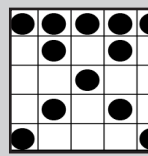

*11. Double Action-Picnic Table

PURPLE 1-on

(Extras Sold on Floor $2 each)

50/50 Split

Pull Tab Games

12. Hardway Six Pack

(NO free space)

GREY 9-on

L1 $300 L2 $500 L3 $1,000