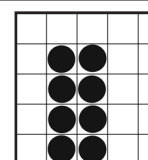

18. Block of 8

RED 9-on

L1 $300 L2 $500 L3 $1,000