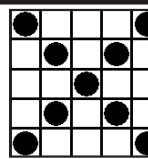

13. Letter "X"

OLIVE 9-on

L1 $300 L2 $500 L3 $1,000