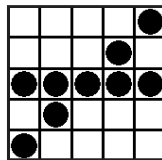

INDIGO SKY BINGO

1. Double Bingo w/wild

BLUE 9-on

L1 $300 L2 $500 L3 $1,000

2. Large Kite with Tail, Anyway

ORANGE 9-on

L1 $300 L2 $500 L3 $1,000

*3. Speedball Blackout #1

BLUE 1-on

(Extras Sold on Floor $1 each)

$100

*4. Red, White & Blue-Crazy "T"

TRI-COLOR 3-on

(Extras Sold on Floor $2 each)

Top $500 Middle $600 Bottom $700

5. Straight Bingo & 4 Corners

GREEN 9-on

L1 $300 L2 $500 L3 $1,000

6. Diagonal & Hardway

YELLOW 9-on

L1 $300 L2 $500 L3 $1,000

*7. Wheel Game - Crazy 3 Leaf Clover

RED 3-on

(Extras Sold on Floor $2 each)

Winner Spins Wheel $100-$2,000

SMOKING BREAKS

@ 8PM AND 9PM

*8 Pick-A-Prize, Letter "P"

PURPLE 3-on

(Extras Sold on Floor $2 each)

$200-$1,199

9. Crazy Arrow

PINK 9-on

L1 $300 L2 $500 L3 $1,000

*10. Ca$h Cow

GREEN 3-on

(Extras Sold on Floor $2 each)

Consolation $500

*11. Double Action-Picnic Table

PURPLE 1-on

(Extras Sold on Floor $2 each)

50/50 Split

Pull Tab Games

12. Hardway Six Pack

(NO free space)

GREY 9-on

L1 $300 L2 $500 L3 $1,000

13. Letter "X"

OLIVE 9-on

L1 $300 L2 $500 L3 $1,000

*14. Manager's Special

LIME 3-on

(Extras Sold on Floor $2 each)

Consolation $250

15. Crazy Letter L w/Wild

BROWN 9-on

L1 $300 L2 $500 L3 $1,000

*16. Progressive Speedball

YELLOW 1-on

(Extras Sold on Floor $2 each)

$200

*17. Crack the Safe - Block of 9

GREY 3-on

(Extras Sold on Floor $2 each)

$200 - $600

18. Block of 8

RED 9-on

L1 $300 L2 $500 L3 $1,000

*19. Treasure Hunt

SURPRISE 1-on

(Extras Sold on Floor $1 each)

$150 - $3,000

*20. You Pick Um

PICK 8 CARD

(Extras Sold on Floor $3 each)

Consolation $500

21. Crazy Bow Tie

PURPLE 9-on

L1 $300 L2 $500 L3 $1,000

THANKS FOR PLAYING!

Tipping is permitted and appreciated!

*Wheel Game -