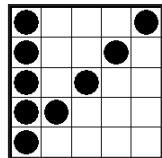

6. Diagonal & Hardway

YELLOW 9-on

L1 $300 L2 $500 L3 $1,000